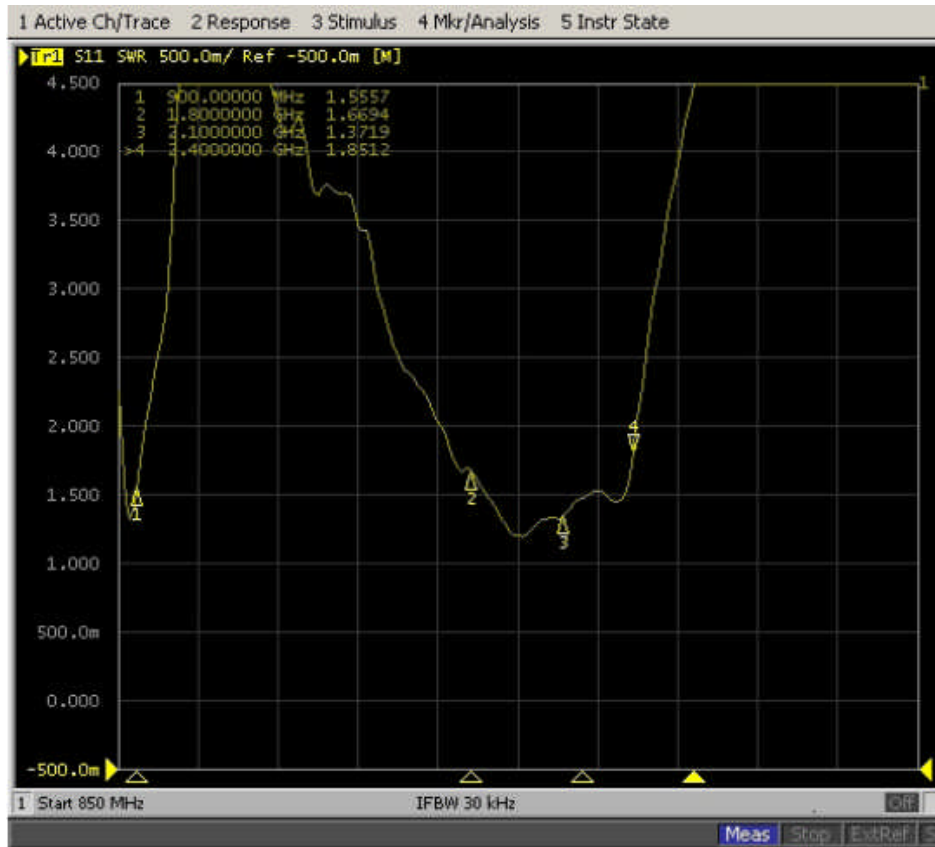

GC-010

Telematic antenna

Frequency	AMPS 824-894MHz / GSM 900 MHz / UMTS 2.1 GHz / WIFI / BLUETOOTH 2.4 GHz / PCN 1800 MHz / DCS 1900 MHz
Impedance	50 Ohms
Polarization	VERTICAL
Gain	2.2 dBi
VSWR	<2:1
Connector	SMA Female 90° All connectors on request available
Housing size	53mm x 9.65mm
Operating temperature	-40°C to +85°C

Azimuthal Pattern (X, Y or E-Plane)

Telematic antenna GC-010

Elevation Pattern (Z, Y or H-Plane)

Telematic antenna GC-010