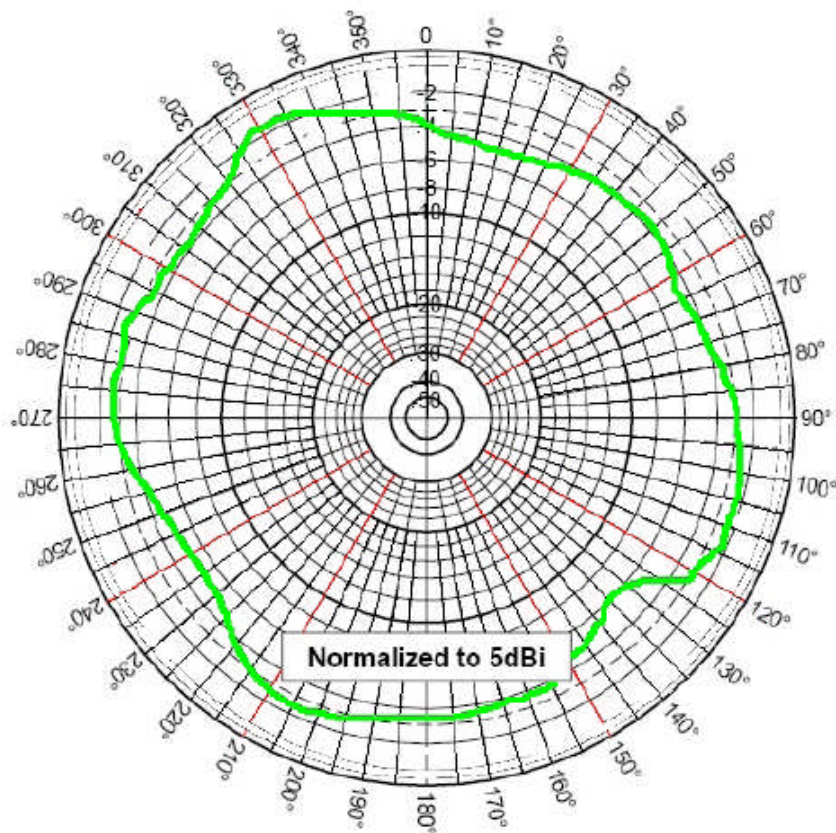

GC-010

Telematic antenna

Frequency	AMPS 824-894MHz / GSM 900 MHz / UMTS 2.1 GHz / WIFI / BLUETOOTH 2.4 GHz / PCN 1800 MHz / DCS 1900 MHz
Impedance	50 Ohms
Polarization	VERTICAL
Gain	2.2 dBi
VSWR	<2:1
Connector	SMA Female 90° All connectors on request available
Housing size	53mm x 9.65mm
Operating temperature	-40°C to +85°C

Azimuthal Pattern (X, Y or E-Plane)

Telematic antenna GC-010

Elevation Pattern (Z, Y or H-Plane)

Telematic antenna GC-010