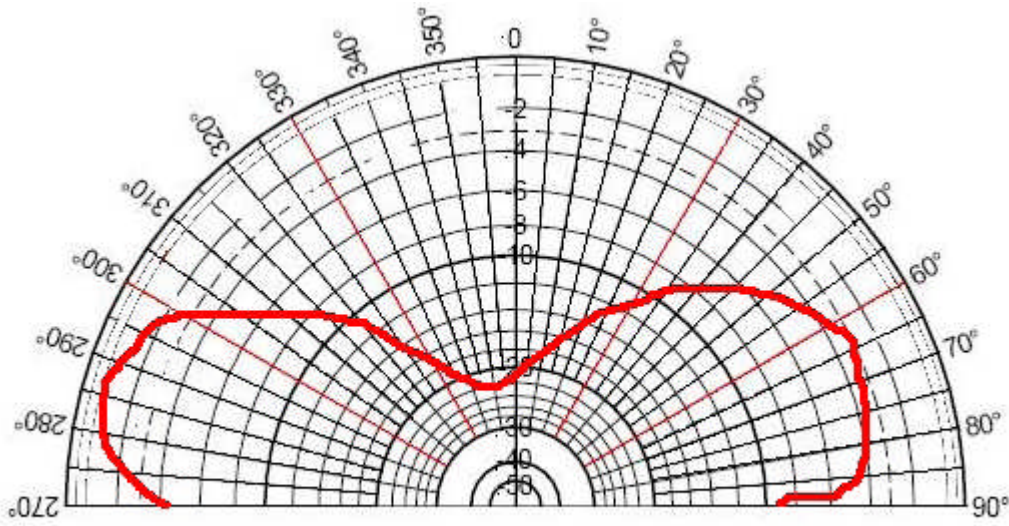

GC-010

Telematic antenna

Frequency	AMPS 824-894MHz / GSM 900 MHz / UMTS 2.1 GHz / WIFI / BLUETOOTH 2.4 GHz / PCN 1800 MHz / DCS 1900 MHz
Impedance	50 Ohms
Polarization	VERTICAL
Gain	2.2 dBi
VSWR	<2:1
Connector	SMA Female 90° All connectors on request available
Housing size	53mm x 9.65mm
Operating temperature	-40°C to +85°C

Azimuthal Pattern (X, Y or E-Plane)

Telematic antenna GC-010

Elevation Pattern (Z, Y or H-Plane)

Telematic antenna GC-010